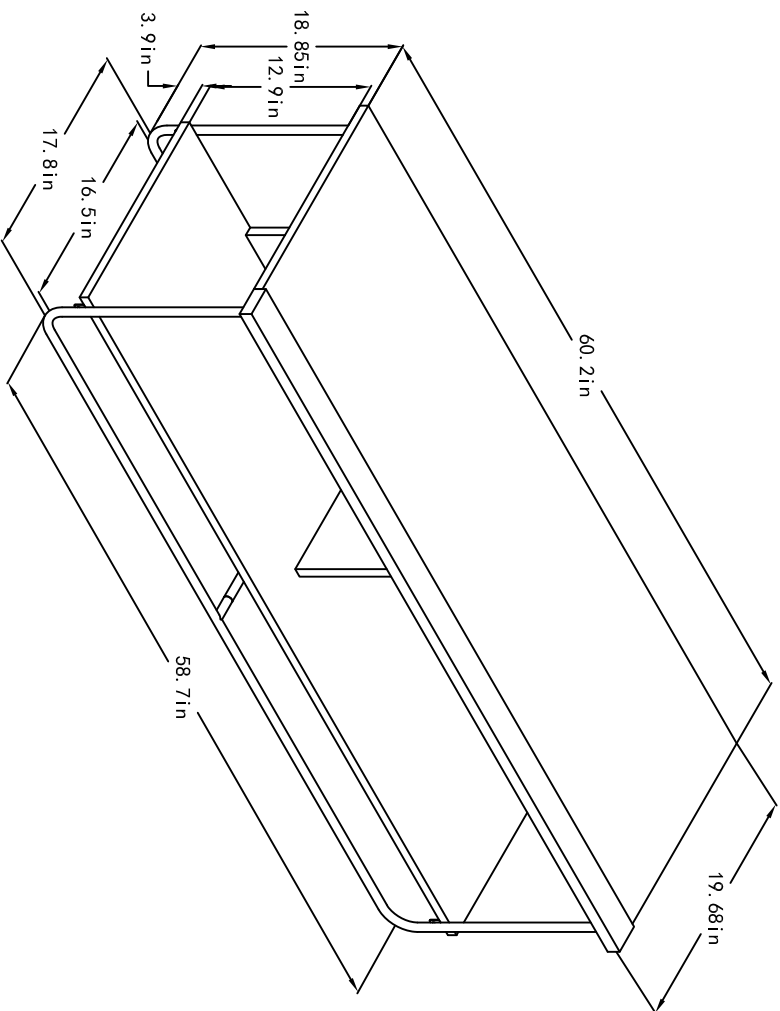

# 9308914COM TV Stand

Wood Breakdown:  
PB 93.7% ,Steel 6.3%  
Total storage: 12 cubic feet

Overall Product Size:  
60.2" W x 19.68" D x18.85" H  
153cm W x 50cm D x 47.9cm H

Maximum Weight Capacities  
Unit Weight: 55.66 lbs. (25.3kg)