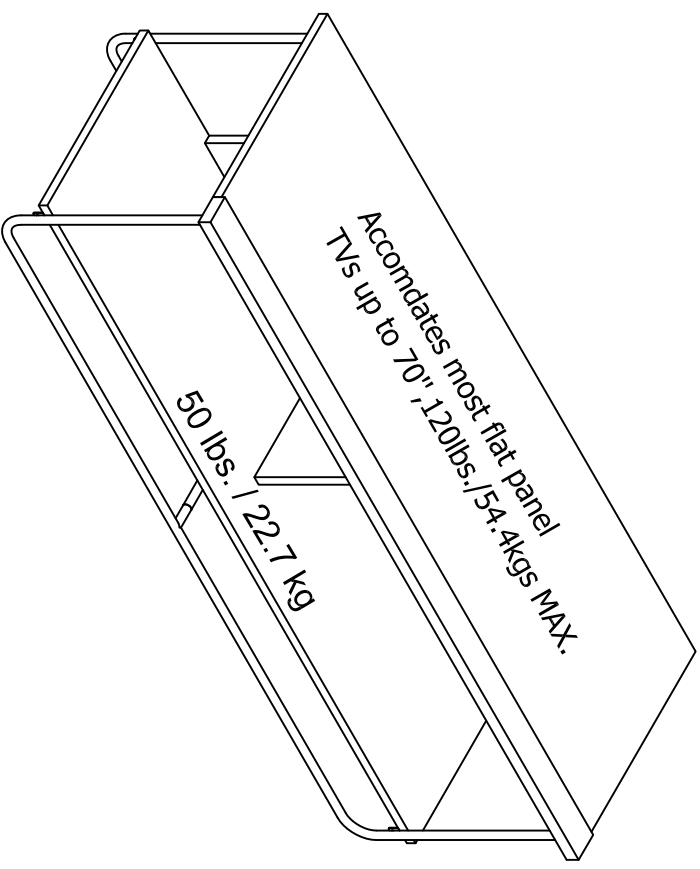

# 9308914COM TV Stand

Wood Breakdown:  
PB 93.7% ,Steel 6.3%  
Total storage: 12 cubic feet

Overall Product Size:  
60.2" W x 19.68" D x18.85" H  
153cm W x 50cm D x 47.9cm H

Maximum Weight Capacities  
Unit Weight: 55.66 lbs. (25.3kg)